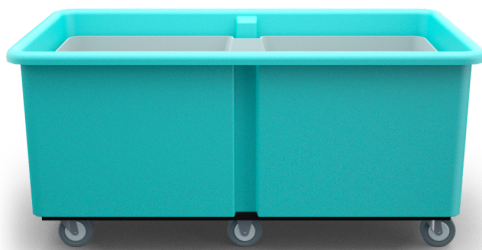

The 25P24 comes with our signature, spring-loaded platform as standard. The durable, rotomolded platform rises as linens are removed to reduce bending and reaching.

The 25P24 sets our ergonomic, spring-loaded platform within a rugged, rotationally molded cart with sturdy, internal supports on a powder coated, steel base for extra support.

Our waterproof, plastic platform hides the spring mechanism inside to minimize contact with linens and workers.

**Overview:** The 25P24 is an ergonomically-designed, worker-friendly, all-use spring platform cart.

**Benefits:** The spring-loaded platform rises as items are removed, improving productivity by reducing the need for bending and lifting when processing linens in a laundry setting, sorting recyclable materials in an e-scrap setting, or handling products in a distribution center. It is made of the stronger and lighter High Density Polyethylene (HDPE) compared to Linear Low Density Polyethylene (LLDPE), common with many competitors. And the 25P24, like all Meese carts, has a metal free interior to avoid leaks, snags, tears and damage to the contents of the cart.

**Standard Features**

- Rotationally molded from waterproof, chemical-resistant High Density Polyethylene (HDPE)
- Rugged, plastic, removable, spring-loaded platform
- Heavy duty powder coated steel base
- Smooth, flat bottom inside with drain holes
- Middle rib supports and internal platform guides
- 5" hard rubber non-marking casters
- Torque-resistant, molded-in inserts