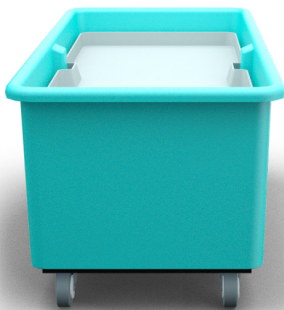

The 25P24 comes with our signature, spring-loaded platform as standard. The durable, rotomolded platform rises as linens are removed to reduce bending and reaching.

The 25P24 sets our ergonomic, spring-loaded platform within a rugged, rotationally molded cart with sturdy, internal supports on a powder coated, steel base for extra support.

Our waterproof, plastic platform hides the spring mechanism inside to minimize contact with linens and workers.

**Overview:** The 25P24 is an ergonomically-designed, worker-friendly, all-use spring platform cart.

**Benefits:** The spring-loaded platform rises as items are removed, improving productivity by reducing the need for bending and lifting when processing linens in a laundry setting, sorting recyclable materials in an e-scrap setting, or handling products in a distribution center. It is made of the stronger and lighter High Density Polyethylene (HDPE) compared to Linear Low Density Polyethylene (LLDPE), common with many competitors. And the 25P24, like all Meese carts, has a metal free interior to avoid leaks, snags, tears and damage to the contents of the cart.

**Standard Features**

- Rotationally molded from waterproof, chemical-resistant High Density Polyethylene (HDPE)
- Rugged, plastic, removable, spring-loaded platform
- Heavy duty powder coated steel base
- Smooth, flat bottom inside with drain holes
- Middle rib supports and internal platform guides
- 5" hard rubber non-marking casters
- Torque-resistant, molded-in inserts