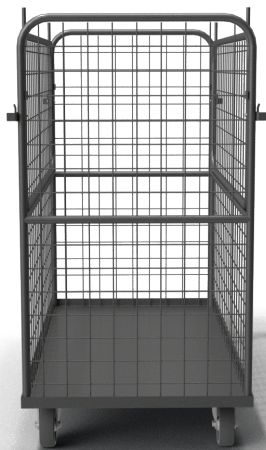

We're bringing that same legacy of trust and quality to metal.

Benefits: Designed for both in-plant handling and route applications, the Meese Shuttle Cart is fully powder-coated for long-lasting protection and comes equipped with the smoothest rolling casters in the business. It's ideal for transporting soiled linen slings, reducing handling strain and improving workflow across your operation.

Standard Features:

- Heavy duty powder coating
- Four 6" X 2", gray rubber non-marking premium casters

Featured Options (May affect shipping weight):

- Four 8" X 2", gray rubber non-marking premium casters

Dimensions: 59 ¾" L x 29 ¾" W x 58 ¼" H

Capacity: 33.75 bushels/42 cubic feet

Load Capacity: 2500lbs

Shipping Weight: 155lbs for standard part only

Colors: Grey

Shuttle Cart

MAT CART PRODUCT INFO SHEET

Overview: For decades, Meese has set the standard in rotomolded plastic carts. From hospitals to industrial laundries, our poly carts have earned a reputation for unmatched durability, smart design, and consistent performance.

Standard Features:

- Heavy duty powder coating
- (2) Corrugated metal suspended shelves with a flat sturdy metal bottom
- Four 6" X 2", gray rubber non-marking premium casters

Featured Options (May affect shipping weight):